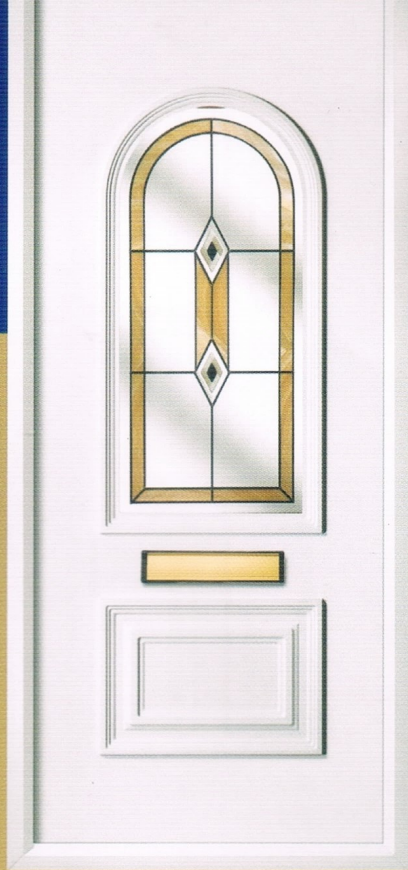

BDP-1067

With the variety of designs available, any taste or style that is required can be satisfied. Traditional hand-leading is available in silver or gold.