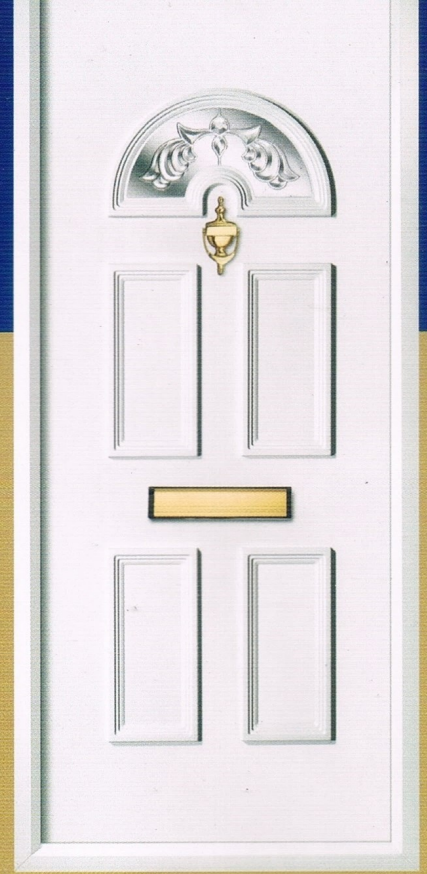

BDP-1001

BDP-1002

BDP-1003

BDP-1004

BDP-1005

BDP-1006

BDP-1007

BDP-1008

Exquisite Collection

BDP-1009

BDP-1010

BDP-1011

BDP-1012

BDP-1013

BDP-1014

FUSION Fusion lite is our latest range and, like the standard fusion is all manufactured using high quality spectrum glass.