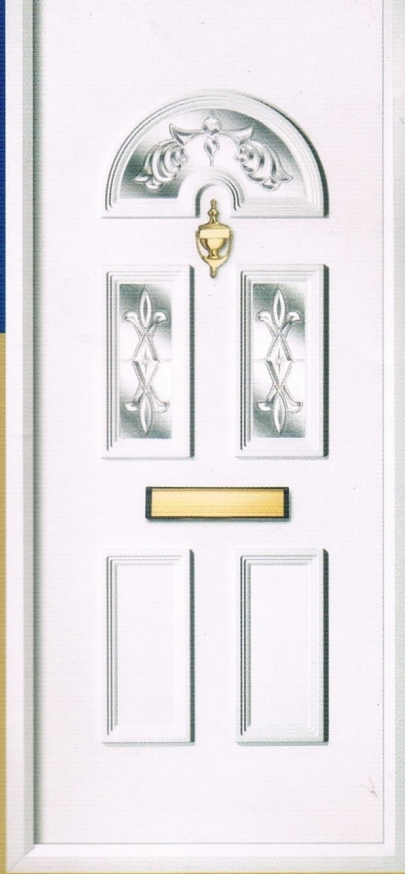

Glass Design

Doors and Windows

British Pride Doors And Windows

Unit 4, Kelvin Way
West Bromwich,
B70 7JW

what's app and call me +44 7575957700

RESIN GLASS

This is a beautiful design giving the impression of prism glass but using our art (advanced resin technology). However, this is not to be confused with cut glass believing, but a complex and sophisticated cluster of resin material, giving the impression of bevelled glass, the result is a stunning effect. Producing a wonderful display with rays of light to brighten your home.

BDP-1001

BDP-1002

BDP-1003

BDP-1004

BDP-1005

BDP-1006

BDP-1007

BDP-1008