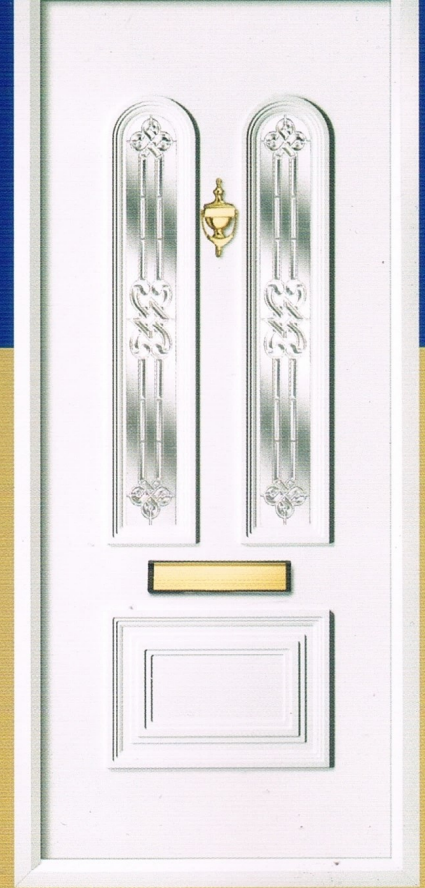

Glass Design

Doors and Windows

British Pride Doors And Windows

Unit 4, Kelvin Way
West Bromwich,
B70 7JW

what's app and call me +44 7575957700

RESIN GLASS

This is a beautiful design giving the impression of prism glass but using our art (advanced resin technology). However, this is not to be confused with cut glass believing, but a complex and sophisticated cluster of resin material, giving the impression of bevelled glass, the result is a stunning effect. Producing a wonderful display with rays of light to brighten your home.

BDP-1001

BDP-1002

BDP-1003

BDP-1004

BDP-1005

BDP-1006

BDP-1007

BDP-1008