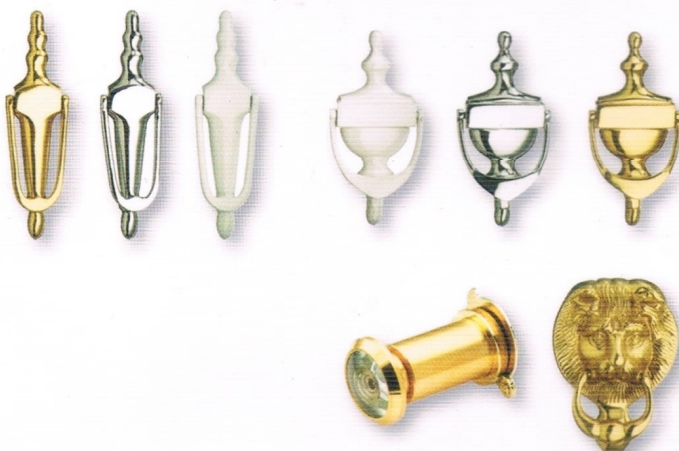

Furniture Options

All door furniture available in Gold, Chrome, White and Black